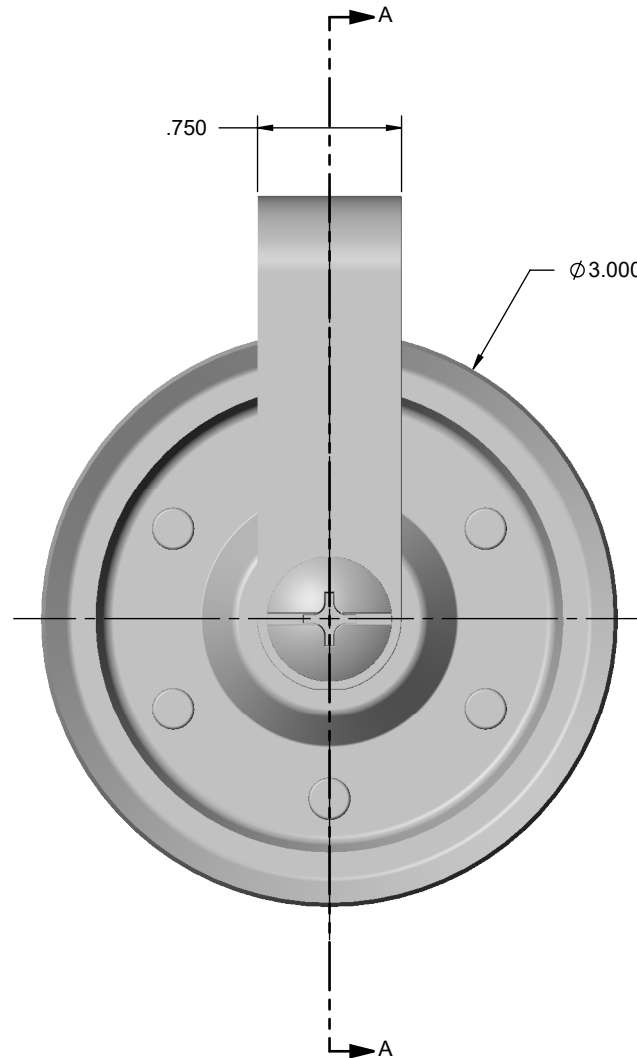

IDEAL SECURITY SK7113 POULIE 3" PULLEY

SECTION A-A

WITHOUT FORK, BOLT & NUT
SANS FOURCHE, BOULON & ECROU

PERFORMANCE:

LOAD CAPACITY / CAPACITÉ DE CHARGEMENT: 100 lb
DUTY CYCLES / CYCLES DE SERVICE: 10,000 cycles