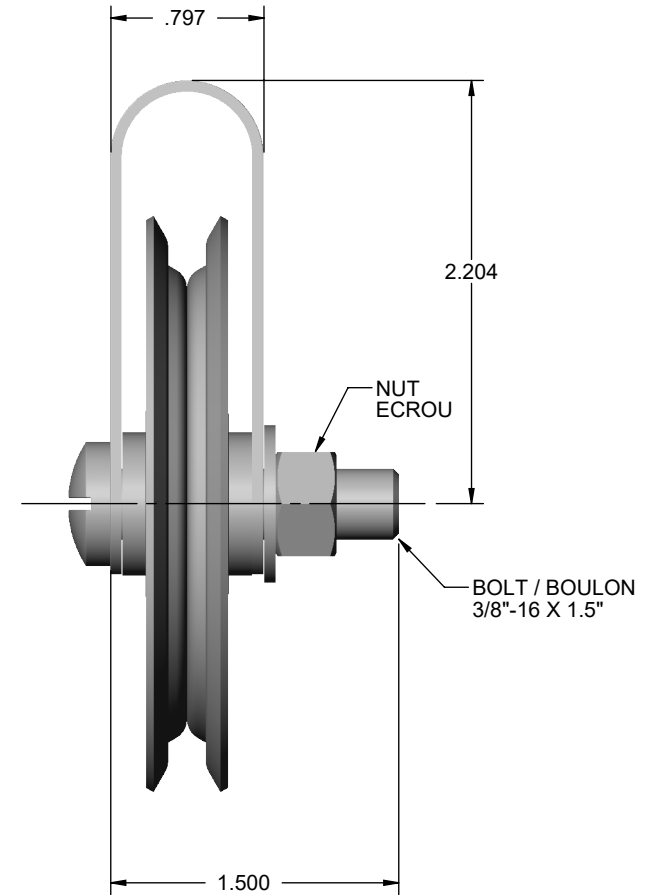

IDEAL SECURITY SK7113 POULIE 3" PULLEY

SECTION A-A

WITHOUT FORK, BOLT & NUT
SANS FOURCHE, BOULON & ECROU

PERFORMANCE:

LOAD CAPACITY / CAPACITÉ DE CHARGEMENT: 100 lb
DUTY CYCLES / CYCLES DE SERVICE: 10,000 cycles