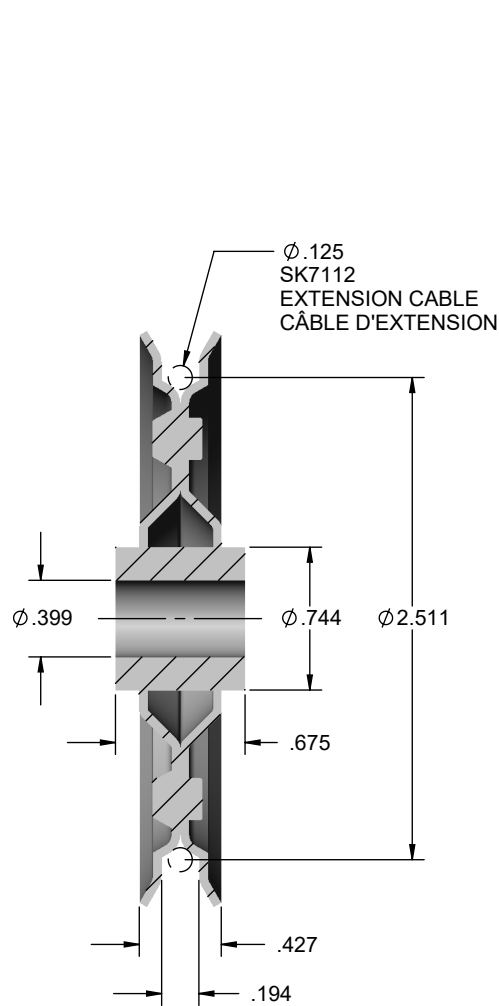

IDEAL SECURITY SK7113 POULIE 3" PULLEY

SECTION A-A

WITHOUT FORK, BOLT & NUT
SANS FOURCHE, BOULON & ECROU

PERFORMANCE:

LOAD CAPACITY / CAPACITÉ DE CHARGEMENT: 100 lb
DUTY CYCLES / CYCLES DE SERVICE: 10,000 cycles